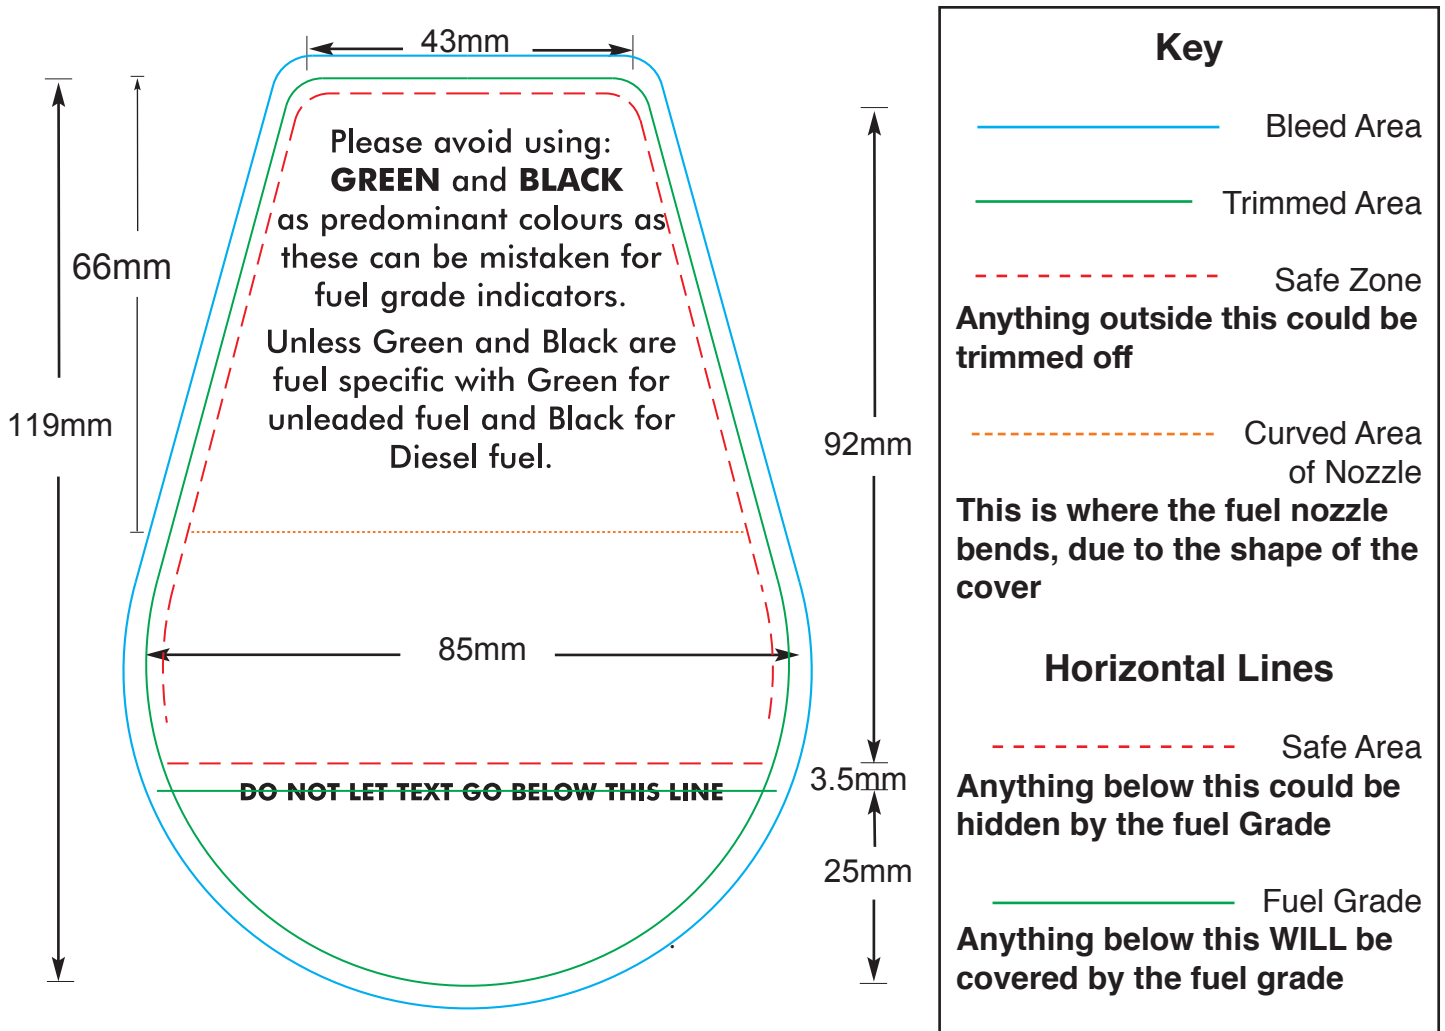

Artwork Specification

Artwork is acceptable as PDF and EPS format only. Always supply 2 artworks one WITH the guide on and with it OFF.

Please send your file to: production@fontain.london (Anything upto 20mb)
If your file is too big to email please send to us using wetransfer.

There is an Adobe Illustrator .eps of the guide attached to this spec for you to use.

SHOULD WE NOT RECEIVE A COLOUR PROOF WE WILL BE UNABLE TO ACCEPT LIABILITY FOR CONTENT.

If you have any artwork instructions or require more information please contact your account manager.

AdNozzles

AdGates

AdDoors

AdBarriers